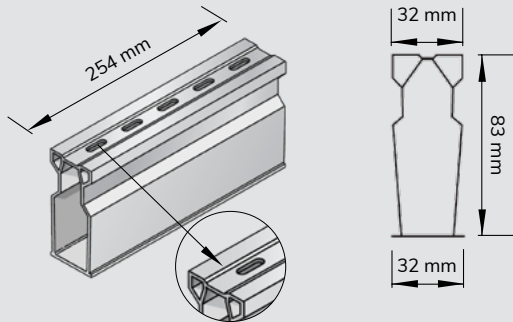

Micro Channel™

Integrated grate and channel design combines an ultra-thin profile with significant installation cost savings

- ✓ Three different colour options available for a perfect environmental blend in
- ✓ All channel components are chemical resistant, rustproof and maintenance free
- ✓ Combined grate and channel design delivers a far quicker installation time
- ✓ Parallel arrangement of grate openings and a recessed grate design combine high strength with effective runoff capture

CHANNEL & TRENCH DRAINS

Micro Channel™

Grate Opening 5 x 16 mm

Applications

Designed for residential applications and pedestrian traffic including:

- Doorway thresholds
- Swimming pools
- Spas
- Patios

Material

UV protected PVC channel and grate

Load recommendation

Load Class A15 in accordance with EN1433: 2003

- Maximum load 1.7 t / 3,748 lbs
- Recommended for pedestrians, bicycles and wheelchair traffic
- Heel-proof