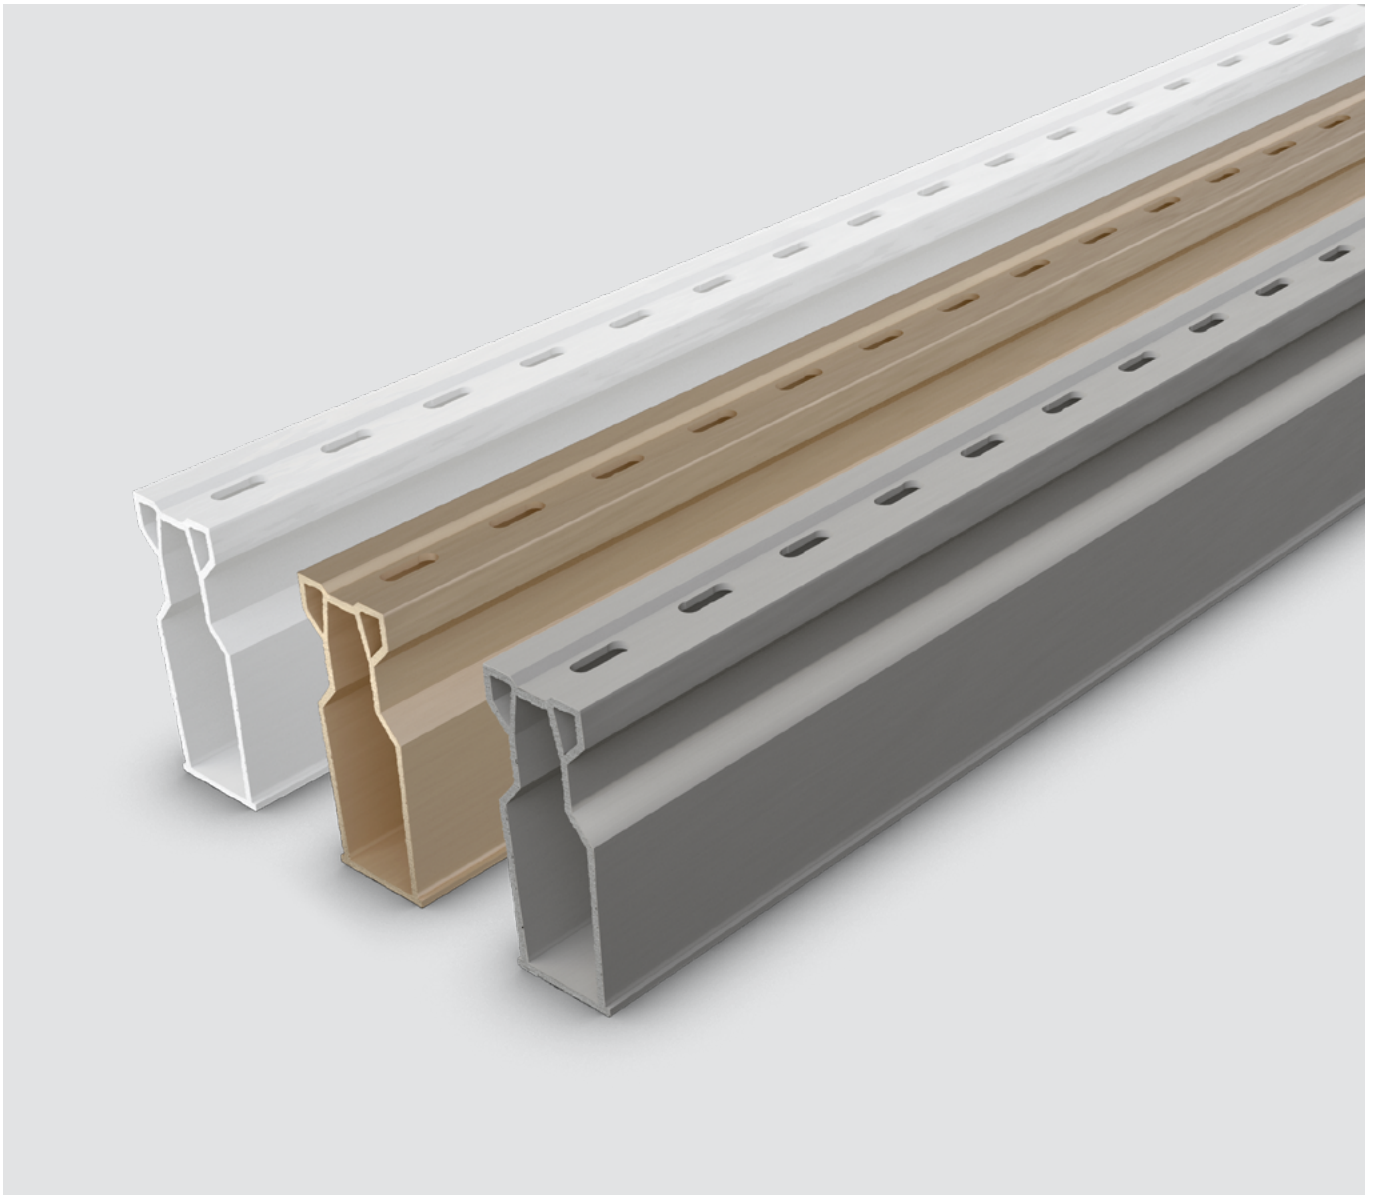

Micro Channel™

Integrated grate and channel design combines an ultra-thin profile with significant installation cost savings

- ✓ Three different colour options available for a perfect environmental blend in
- ✓ All channel components are chemical resistant, rustproof and maintenance free
- ✓ Combined grate and channel design delivers a far quicker installation time
- ✓ Parallel arrangement of grate openings and a recessed grate design combine high strength with effective runoff capture

CHANNEL & TRENCH DRAINS

Micro Channel™

Grate Opening 5 x 16 mm

Applications

Designed for residential applications and pedestrian traffic including:

- Doorway thresholds
- Swimming pools
- Spas
- Patios

Material

UV protected PVC channel and grate

Load recommendation

Load Class A15 in accordance with EN1433: 2003

- Maximum load 1.7 t / 3,748 lbs
- Recommended for pedestrians, bicycles and wheelchair traffic
- Heel-proof

Technical benefits

- ✓ Each section comes with a coupler to connect the channels together
- ✓ Additional parts allow easy application of the system around the edge of landscaped patios and pavements
- ✓ Channel sections snap together easily to make installation fast and simple
- ✓ Lightweight design ensures easy handling